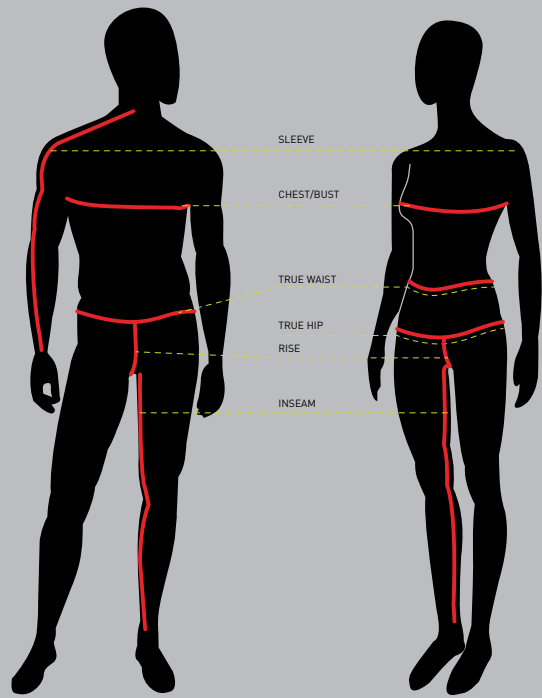

SIZING CHART

HOW TO MEASURE

CHEST

Place tape under arm and measure around the fullest part of your chest.

WAIST

Measure around your natural waistline.

INSIDE LEG

Measure from the top of the inside leg at the crotch to the bottom of the ankle bone.

We recommend double checking your measurements and referring to the charts below.

Size and fit can vary so the chart should be used as a general guide only.

MEN'S/UNISEX

Jackets & Tops	
Size	To Fit Chest
EXTRA SMALL (XS)	31"-33" (79-84 cm)
SMALL (S)	34"-36" (86-91.5 cm)
MEDIUM (M)	37"-39" (94-99 cm)
LARGE (L)	40"-42" (101.5-106.5 cm)
EXTRA LARGE (XL)	43"-45" (109-114 cm)
EXTRA EXTRA LARGE (XXL)	46"-48" (117-122 cm)
EXTRA EXTRA EXTRA LARGE (XXXL)	49"-51" (124.5-129.5 cm)

Men's Trousers		
Size & Waist	Regular Leg Length	Long Leg Length
30" [76cm]	32" [81 cm]	34" [86 cm]
32" [81cm]	32" [81 cm]	34" [86 cm]
34" [86cm]	32" [81 cm]	34" [86 cm]
36" [91.5cm]	32" [81 cm]	34" [86 cm]
38" [96.5cm]	32" [81 cm]	34" [86 cm]
40" [101.5cm]	32" [81 cm]	34" [86 cm]
42" [106.5cm]	32" [81 cm]	34" [86 cm]
44" [112cm]	32" [81 cm]	34" [86 cm]

Sailing Trousers [HPX & MPX]		
Size	To Fit Chest	To Fit Inside Leg
EXTRA SMALL (XS)	47 cm	81 cm
SMALL (S)	50,5 cm	81 cm
MEDIUM (M)	54 cm	81 cm
LARGE (L)	57,5 cm	85 cm
EXTRA LARGE (XL)	61,5 cm	89 cm
EXTRA EXTRA LARGE (XXL)	65 cm	93 cm